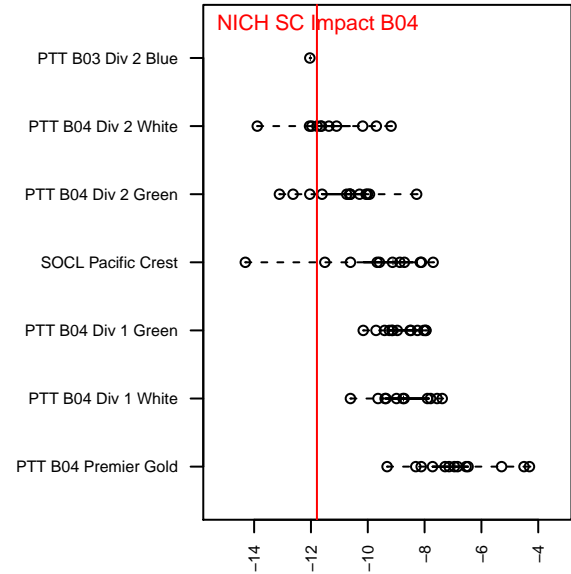

NICH SC Impact B04

, OR
 B04 total strength=70
 attack=0.18 defense=0.03
 fall league = PTT B04 Div 2 White
 spr league = Spr OYS B04 Div 2 White

alt names used:
 NSC Impact BU11
 NSC Impact BU11
 NSC U11B Impact
 NSC U11B Impact

Venues played:
 2015 PTT B04 Division 2 White
 2015 OYS Founders Cup B04
 2015 Spr OYS B04 Division 2 White

NICH SC Impact B04
 Dots are actual minus expected GF (blue circles) and GA (red triangles).
 Blue line is smoothed change in attack strength. Red is smoothed change in defense strength.

**attack and defense variance (black dot)
relative to other teams
and top 10 in region**

**attack and defense rating
relative to others at age
and all opponents in last 13 months**

Performance relative to 13 month average