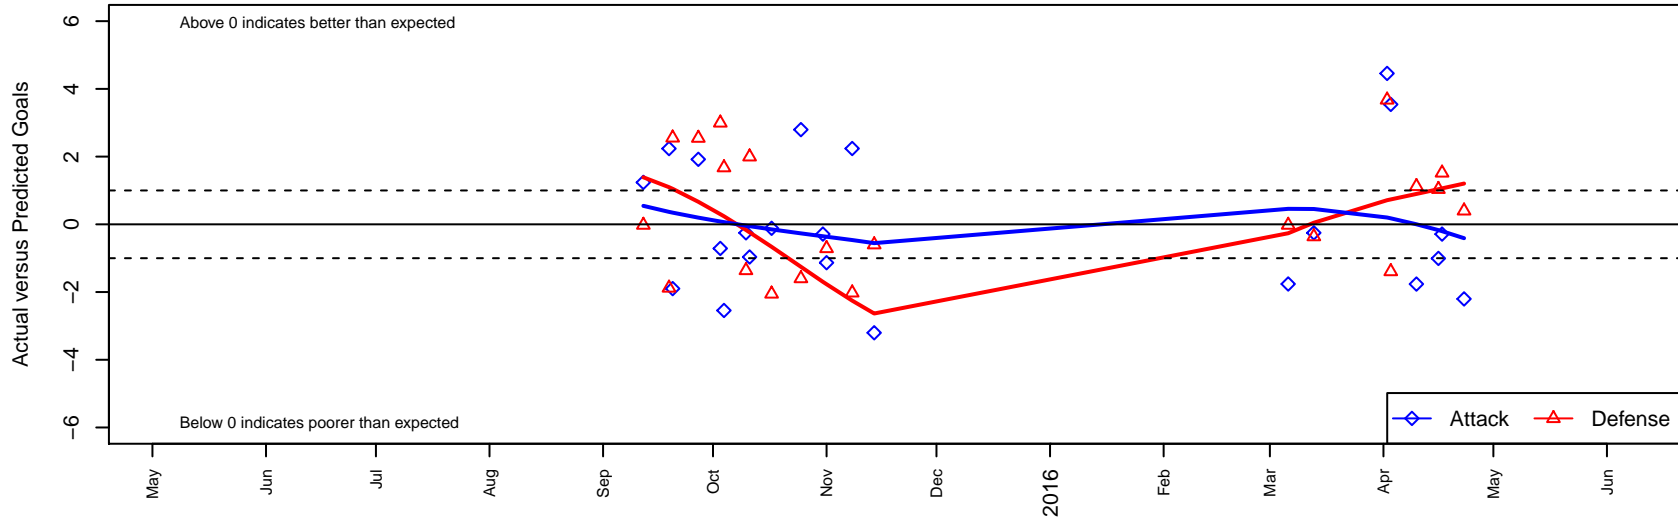

NICH SC Impact B04

, OR
 B04 total strength=70
 attack=0.18 defense=0.03
 fall league = PTT B04 Div 2 White
 spr league = Spr OYS B04 Div 2 White

alt names used:
 NSC Impact BU11
 NSC Impact BU11
 NSC U11B Impact
 NSC U11B Impact

Venues played:
 2015 PTT B04 Division 2 White
 2015 OYS Founders Cup B04
 2015 Spr OYS B04 Division 2 White

NICH SC Impact B04
 Dots are actual minus expected GF (blue circles) and GA (red triangles).
 Blue line is smoothed change in attack strength. Red is smoothed change in defense strength.

**attack and defense variance (black dot)
relative to other teams
and top 10 in region**

**attack and defense rating
relative to others at age
and all opponents in last 13 months**

Performance relative to 13 month average